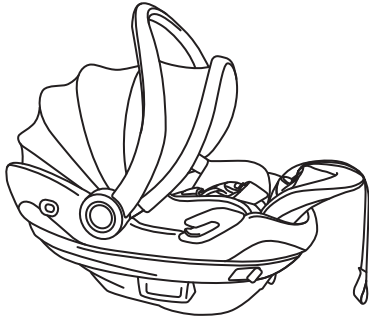

Go Beyond

-  Rear facing
-  40 - 87 cm
-  Age approx.: 0 - 18 months
-  Max. weight: 13 kg

<https://hello.besafe.com/en/support/besafe-go-beyond>

support.global@besafe.com

Adjusting the seat to fit the child

Attaching the SIP+

Operating the handlebar

This Quick Guide is made of polypropylene.
Please recycle according to your local regulations.

Installation on the BeSafe Beyond Base

Rotating to sideways position

Rotating to driving position

Using the lay-flat function (base installation only)

Removing the seat from the base

Installation with the car belt