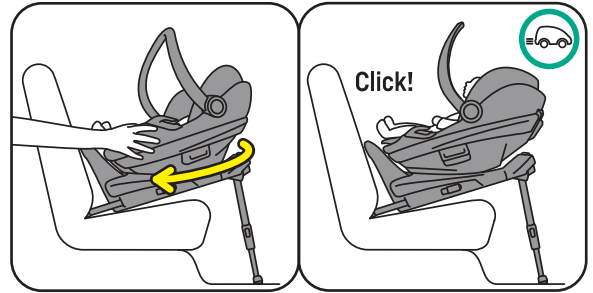

Attaching the SIP+

Operating the handlebar

This Quick Guide is made of polypropylene.
Please recycle according to your local regulations.

Installation on the BeSafe Beyond Base

Rotating to sideways position

Rotating to driving position

Using the lay-flat function (base installation only)

Removing the seat from the base

Installation with the car belt