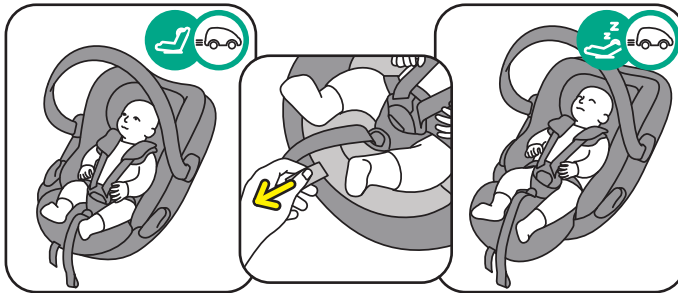

Go Beyond

-  Rear facing
-  40 - 87 cm
-  Age approx.: 0 - 18 months
-  Max. weight: 13 kg

<https://hello.besafe.com/en/support/besafe-go-beyond>

support.global@besafe.com

Adjusting the seat to fit the child

Attaching the SIP+

Operating the handlebar

This Quick Guide is made of polypropylene.
Please recycle according to your local regulations.

Installation on the BeSafe Beyond Base

Rotating to sideways position

Rotating to driving position

Using the lay-flat function (base installation only)

Removing the seat from the base

Installation with the car belt