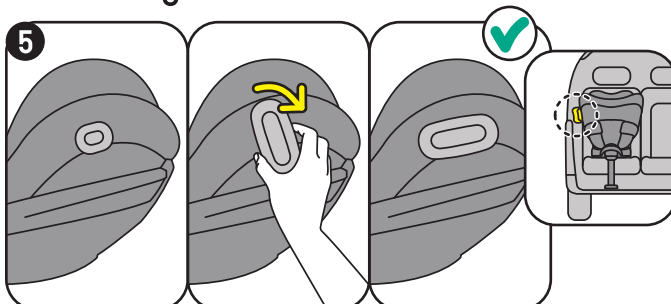

Go Beyond

-  Rear facing
-  40 - 87 cm
-  Age approx.: 0 - 18 months
-  Max. weight: 13 kg

<https://hello.besafe.com/en/support/besafe-go-beyond>

support.global@besafe.com

Adjusting the seat to fit the child

Attaching the SIP+

Operating the handlebar

This Quick Guide is made of polypropylene.
Please recycle according to your local regulations.

Installation on the BeSafe Beyond Base

Rotating to sideways position

Rotating to driving position

Using the lay-flat function (base installation only)

Removing the seat from the base

Installation with the car belt