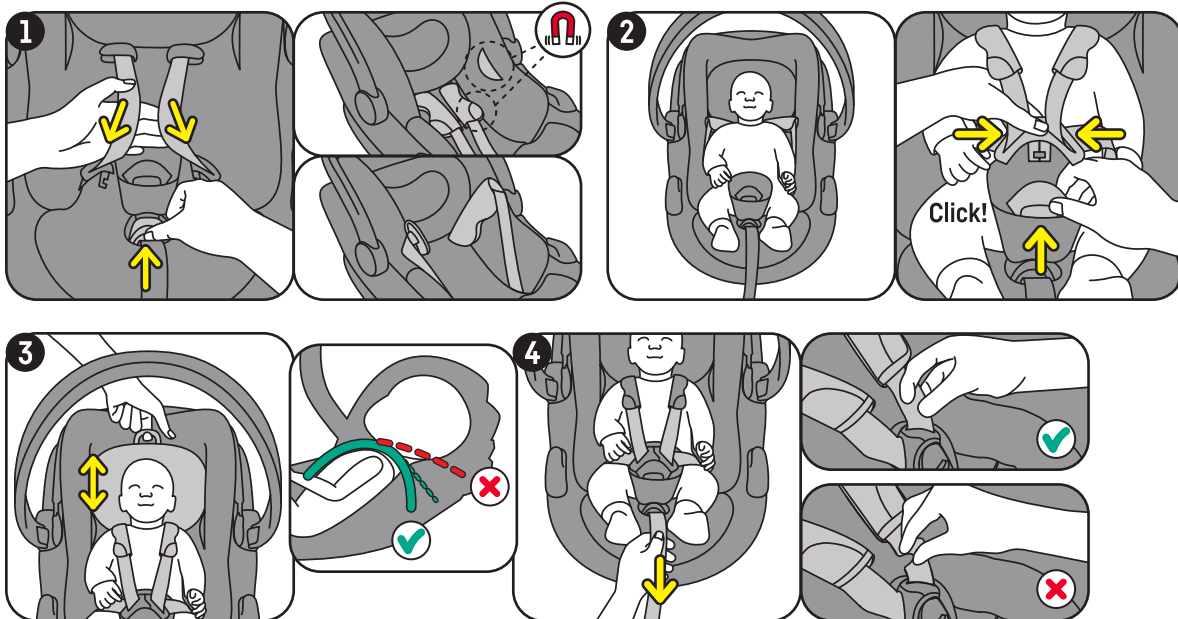

Go Beyond

-  Rear facing
-  40 - 87 cm
-  Age approx.: 0 - 18 months
-  Max. weight: 13 kg

<https://hello.besafe.com/en/support/besafe-go-beyond>

support.global@besafe.com

Adjusting the seat to fit the child

Attaching the SIP+

Operating the handlebar

This Quick Guide is made of polypropylene.
Please recycle according to your local regulations.

Installation on the BeSafe Beyond Base

Rotating to sideways position

Rotating to driving position

Using the lay-flat function (base installation only)

Removing the seat from the base

Installation with the car belt