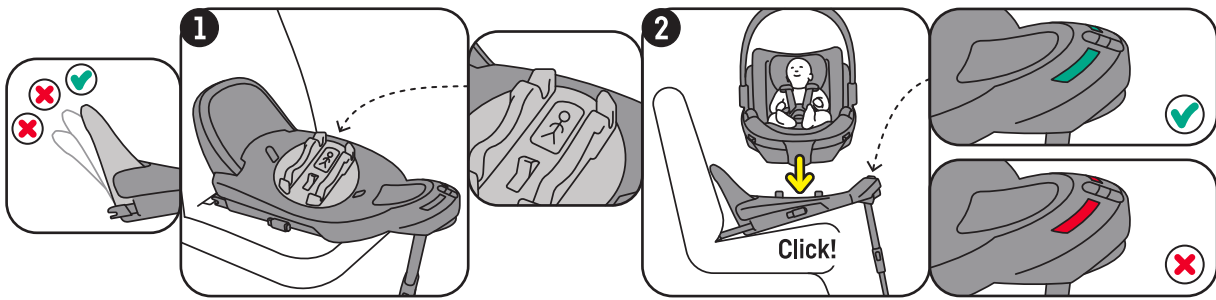

Attaching the SIP+

Operating the handlebar

This Quick Guide is made of polypropylene.
Please recycle according to your local regulations.

Installation on the BeSafe Beyond Base

Rotating to sideways position

Rotating to driving position

Using the lay-flat function (base installation only)

Removing the seat from the base

Installation with the car belt