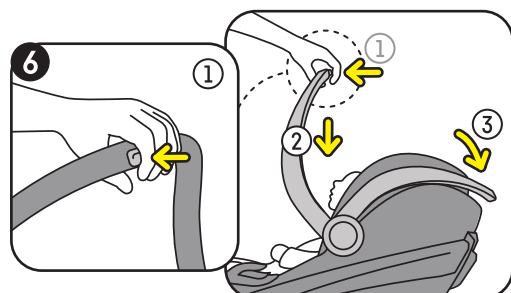

Go Beyond

-  Rear facing
-  40 - 87 cm
-  Age approx.: 0 - 18 months
-  Max. weight: 13 kg

<https://hello.besafe.com/en/support/besafe-go-beyond>

support.global@besafe.com

Adjusting the seat to fit the child

Attaching the SIP+

Operating the handlebar

This Quick Guide is made of polypropylene.
Please recycle according to your local regulations.

Installation on the BeSafe Beyond Base

Rotating to sideways position

Rotating to driving position

Using the lay-flat function (base installation only)

Removing the seat from the base

Installation with the car belt